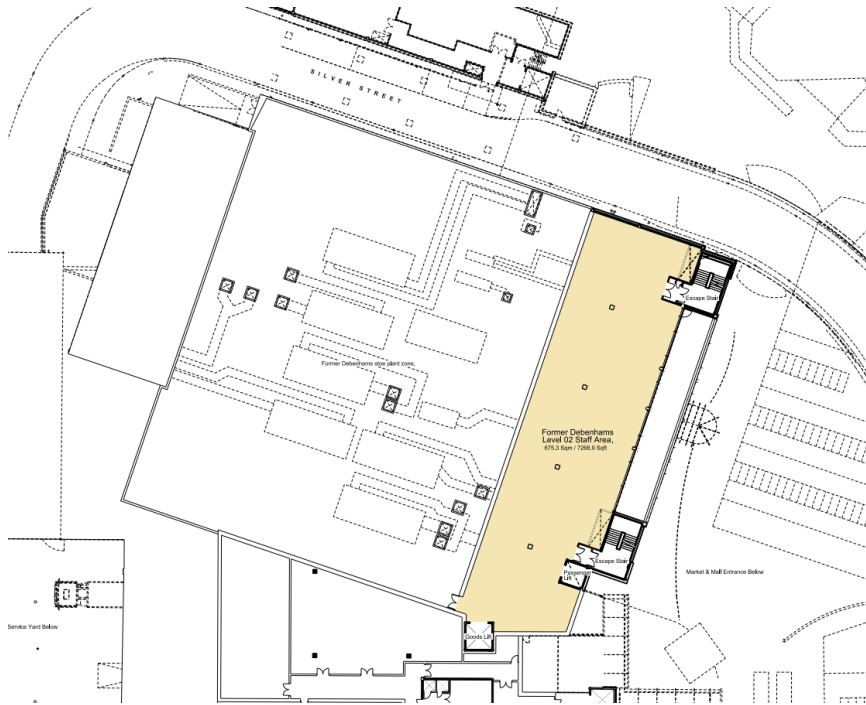

23/00818/FUL

Unit 19 Walford Walk, Redditch, B97 4HJ

Subdivision of the former Debenhams Unit 2 (19 for the postal address) Level 01 & 02 to form a Police Station (Sui Generis) use. The unit is currently vacant, falling within Class E (Shops) formerly use Class A1. No external changes to the building.

Recommendation: grant subject to conditions

Aerial View

Proposed Location

Existing Location

Site Location

Block Plan

Existing and Proposed Level 1

Existing and Proposed Level 2

Access indicated by red arrow
Proposed digital public kiosk location marked
with blue cross

Private parking for Police (Silver Street)