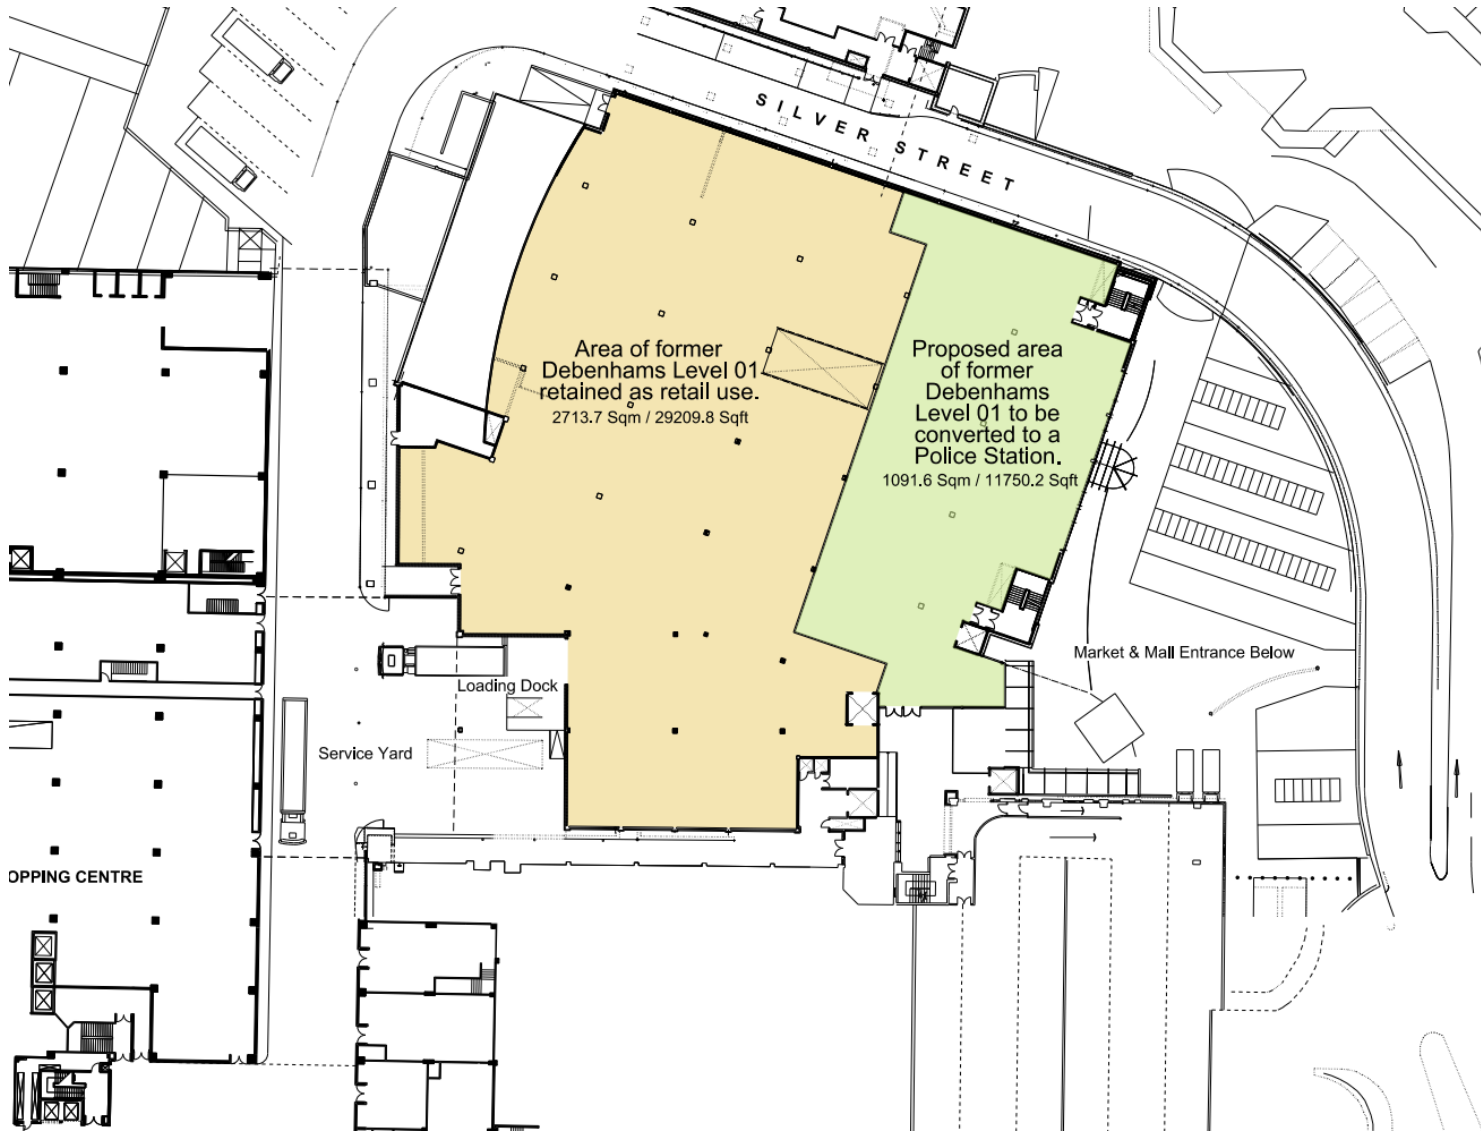

23/00818/FUL

Unit 19 Walford Walk, Redditch, B97 4HJ

Subdivision of the former Debenhams Unit 2 (19 for the postal address) Level 01 & 02 to form a Police Station (Sui Generis) use. The unit is currently vacant, falling within Class E (Shops) formerly use Class A1. No external changes to the building.

Recommendation: grant subject to conditions

Aerial View

Proposed Location

Existing Location

Site Location

Block Plan

Existing and Proposed Level 1

Existing and Proposed Level 2

Access indicated by red arrow
Proposed digital public kiosk location marked
with blue cross

Private parking for Police (Silver Street)