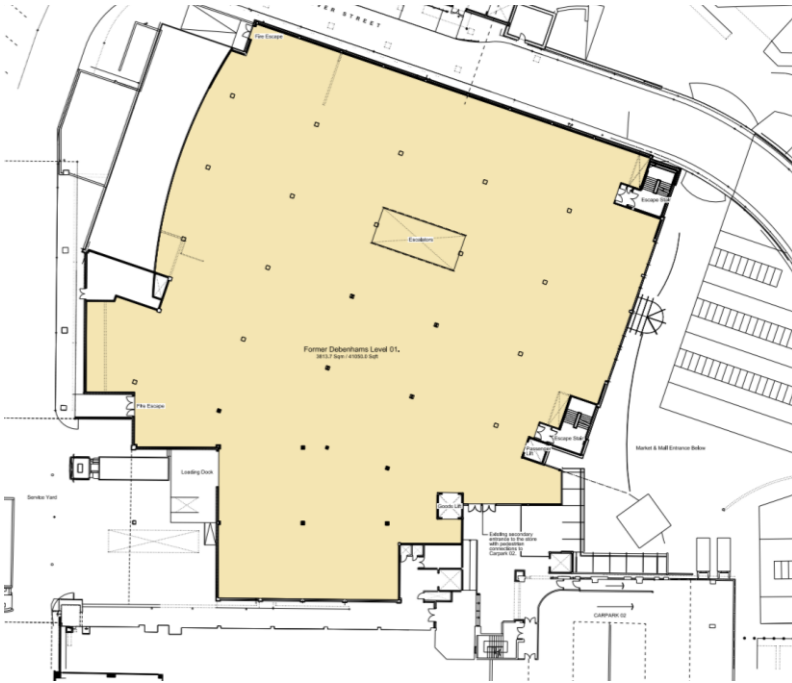

23/00818/FUL

Unit 19 Walford Walk, Redditch, B97 4HJ

Subdivision of the former Debenhams Unit 2 (19 for the postal address) Level 01 & 02 to form a Police Station (Sui Generis) use. The unit is currently vacant, falling within Class E (Shops) formerly use Class A1. No external changes to the building.

Recommendation: grant subject to conditions

Aerial View

Proposed Location

Existing Location

Site Location

Block Plan

Existing and Proposed Level 1

Existing and Proposed Level 2