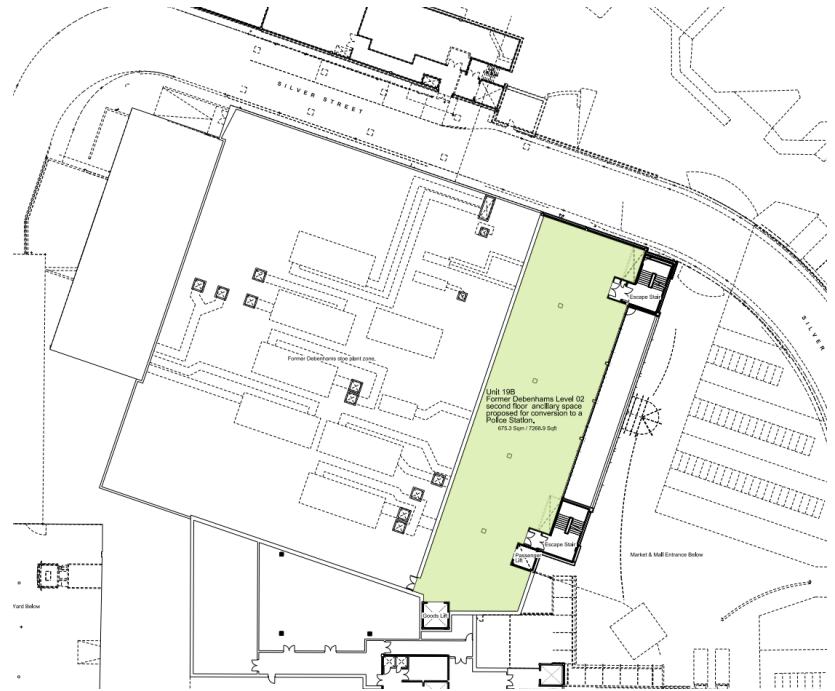

23/00818/FUL

Unit 19 Walford Walk, Redditch, B97 4HJ

Subdivision of the former Debenhams Unit 2 (19 for the postal address) Level 01 & 02 to form a Police Station (Sui Generis) use. The unit is currently vacant, falling within Class E (Shops) formerly use Class A1. No external changes to the building.

Recommendation: grant subject to conditions

Aerial View

Proposed Location

Existing Location

Site Location

Block Plan

Existing and Proposed Level 1

Existing and Proposed Level 2

Access indicated by red arrow
Proposed digital public kiosk location marked
with blue cross

Private parking for Police (Silver Street)