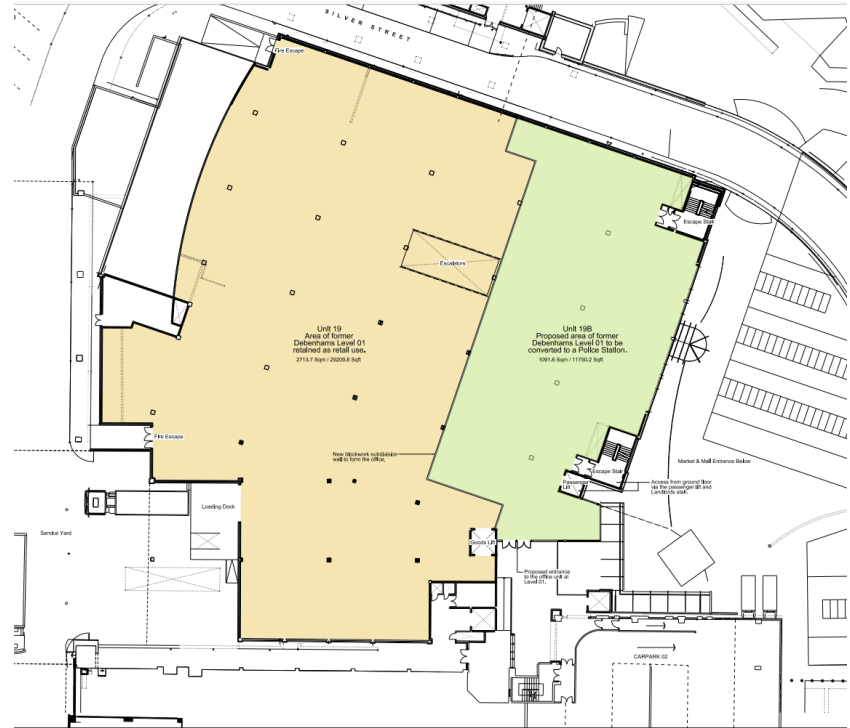

23/00818/FUL

Unit 19 Walford Walk, Redditch, B97 4HJ

Subdivision of the former Debenhams Unit 2 (19 for the postal address) Level 01 & 02 to form a Police Station (Sui Generis) use. The unit is currently vacant, falling within Class E (Shops) formerly use Class A1. No external changes to the building.

Recommendation: grant subject to conditions

Aerial View

Proposed Location

Existing Location

Site Location

Block Plan

Existing and Proposed Level 1

Existing and Proposed Level 2

Access indicated by red arrow
Proposed digital public kiosk location marked
with blue cross

Private parking for Police (Silver Street)