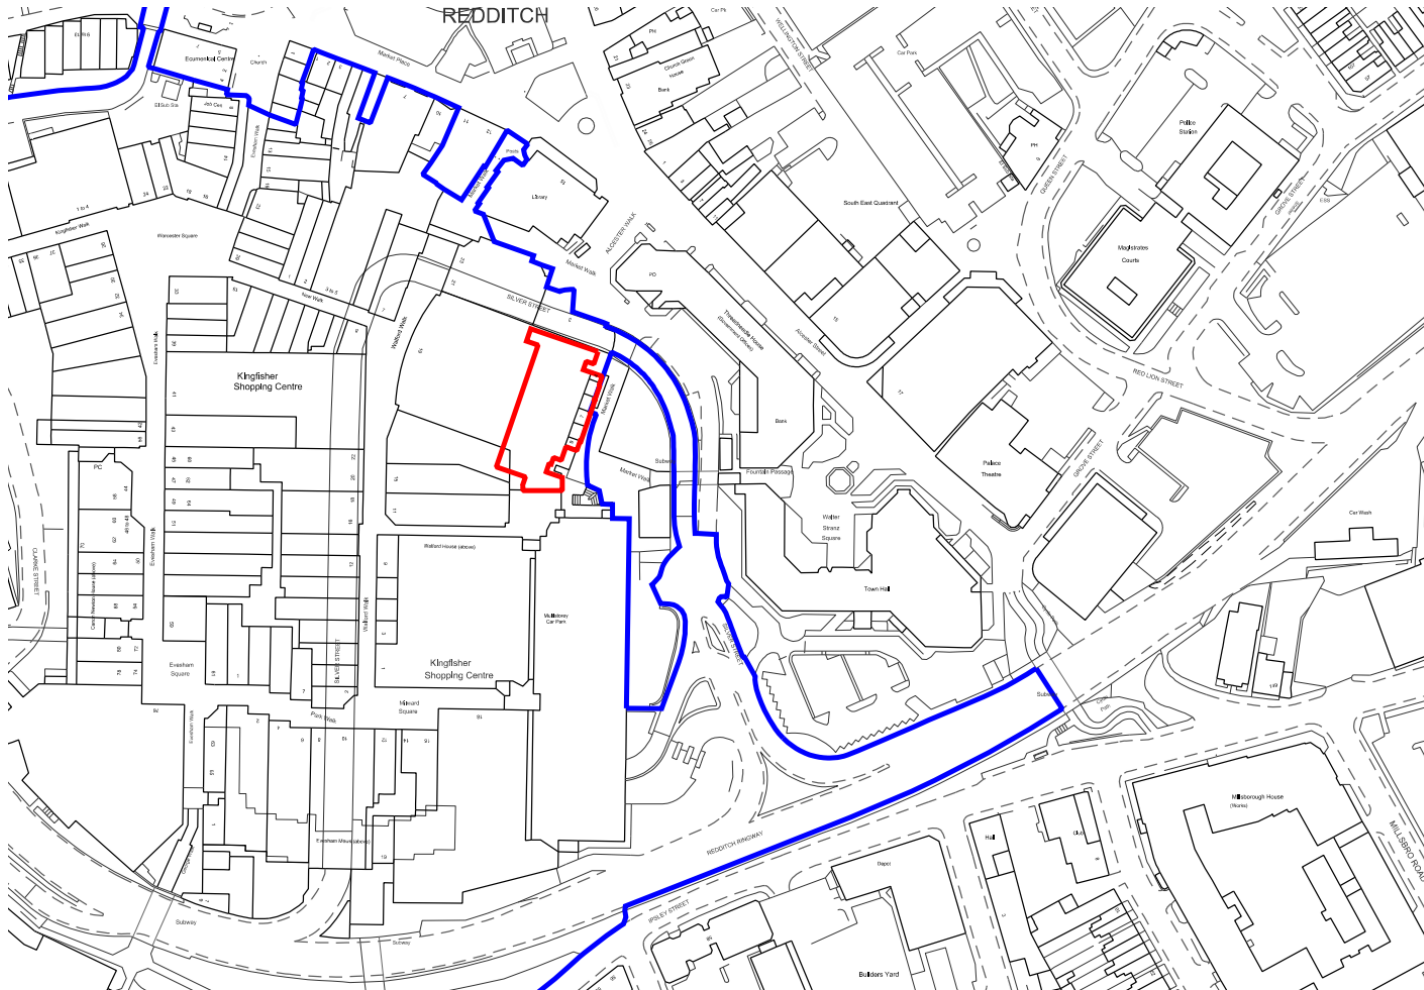

23/00818/FUL

Unit 19 Walford Walk, Redditch, B97 4HJ

Subdivision of the former Debenhams Unit 2 (19 for the postal address) Level 01 & 02 to form a Police Station (Sui Generis) use. The unit is currently vacant, falling within Class E (Shops) formerly use Class A1. No external changes to the building.

Recommendation: grant subject to conditions

Aerial View

Proposed Location

Existing Location

Site Location

Block Plan

Existing and Proposed Level 1

Existing and Proposed Level 2

Access indicated by red arrow
Proposed digital public kiosk location marked
with blue cross

Private parking for Police (Silver Street)